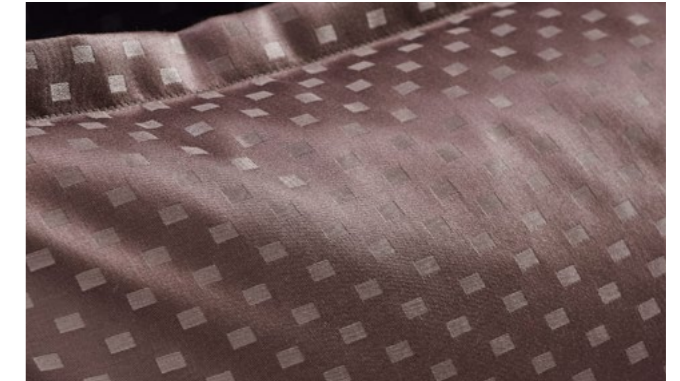

GARNITUR BEDDING SET

135 x 200 cm 80 x 80 cm	140 x 200 cm 70 x 90 cm	140 x 220 cm 70 x 90 cm	155 x 200 cm 80 x 80 cm
155 x 220 cm 80 x 80 cm	200 x 200 cm 80 x 80 cm 2x	240 x 220 cm 80 x 80 cm 2x	

EINZELKISSEN SINGLE PILLOWCASE

80 x 80 cm	40 x 80 cm	40 x 40 cm

Unsere Garnituren sind auch mit 40 x 80 cm oder 70 x 90 cm Kissen erhältlich. *Our bedding sets are also available with pillowcases in 40 x 80 cm or 70 x 90 cm.*

SPANNBETTUCHEMPFEHLUNG RECOMMENDED FITTED SHEETS

FARBE COLOUR

0000 weiß
1144 mahagoni
1143 nachtgrau

UNI-MAKO-SATIN UNI-MACO-SATIN

0000 weiß
3622 leinen
3616 mattsilber

JERSEY JERSEY

21 weiß
75 schoko, 51 hellbraun
59 blei

Passende Accessoires finden Sie ab Seite 58. *Matching accessories can be found from page 58.*